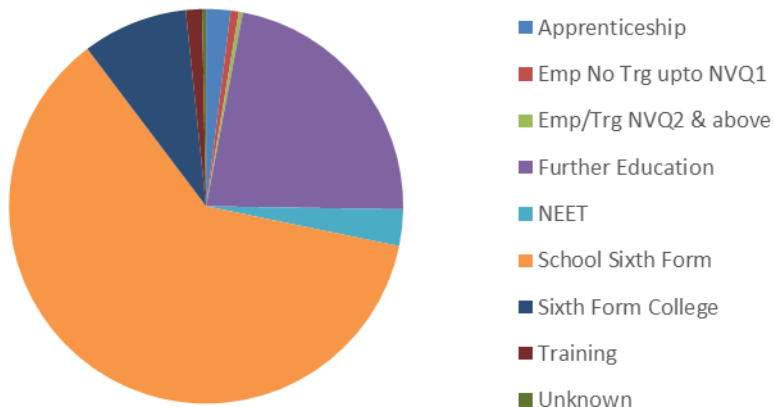

Jesmond Park Academy Activity Survey

Category	Count	Percentage
Apprenticeship	6	2.0%
Emp No Trg upto NVQ1	2	0.7%
Emp/Trg NVQ2 & above	1	0.3%
Further Education	67	22.3%
NEET	9	3.0%
School Sixth Form	185	61.5%
Sixth Form College	26	8.6%
Training	4	1.3%
Unknown	1	0.3%
	301	100.0%

Jesmond Park Academy Activity Survey