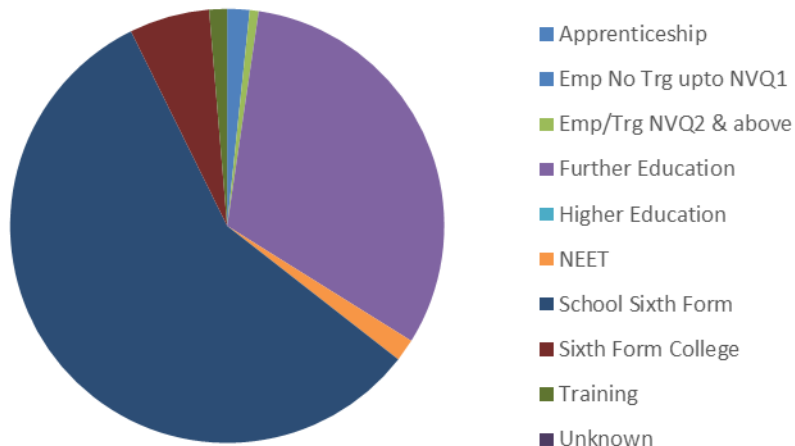

Jesmond Park Academy Activity Survey

Category	Count	Percentage
Apprenticeship	5	1.7%
Emp No Trg upto NVQ1	0	0.0%
Emp/Trg NVQ2 & above	2	0.7%
Further Education	95	31.6%
Higher Education	0	0.0%
NEET	5	1.7%
School Sixth Form	172	57.1%
Sixth Form College	18	6.0%
Training	4	1.3%
Unknown	0	0.0%
	301	100.0%

Jesmond Park Academy Activity Survey